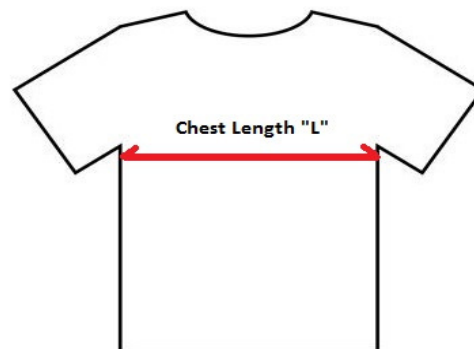

Size Chart

Color:

Red

Black

Men / Unisex

T-shirt

EUR	3XS	2XS	XS	S	M	L	XL	2XL	3XL	4XL
China	2XS	XS	S	M	L	XL	2XL	3XL	4XL	NA
CHEST /inch "L"	15.25	16.5	17.5	18.75	20	20.75	21.5	22.75	24.5	27

Men / Unisex

Short

EUR	3XS	2XS	XS	S	M	L	XL	2XL	3XL	4XL
China	2XS	XS	S	M	L	XL	2XL	3XL	4XL	NA
WAIST / inch	11.5	12	13	14	14.4	15	16	16.75	18	19

Lady

T-shirt

EUR	NA	S	M	L	XL	2XL
China	S	M	L	XL	2XL	3XL
CHEST /inch "L"	16	16.75	17.5	18.5	20	21.5

Lady

Skirt

EUR	2XS	XS	S	M	L	XL	2XL
China	XS	S	M	L	XL	2XL	3XL
WAIST /inch	14.5	15.5	16.5	18	18.5	19.5	20

Remarks

Chest Length "L" may subject to change slightly in the real product to cope with style and design necessary.

For accurate ordering, please compare the chart above with measurements of a current shirt/Short/Skirt you wear.